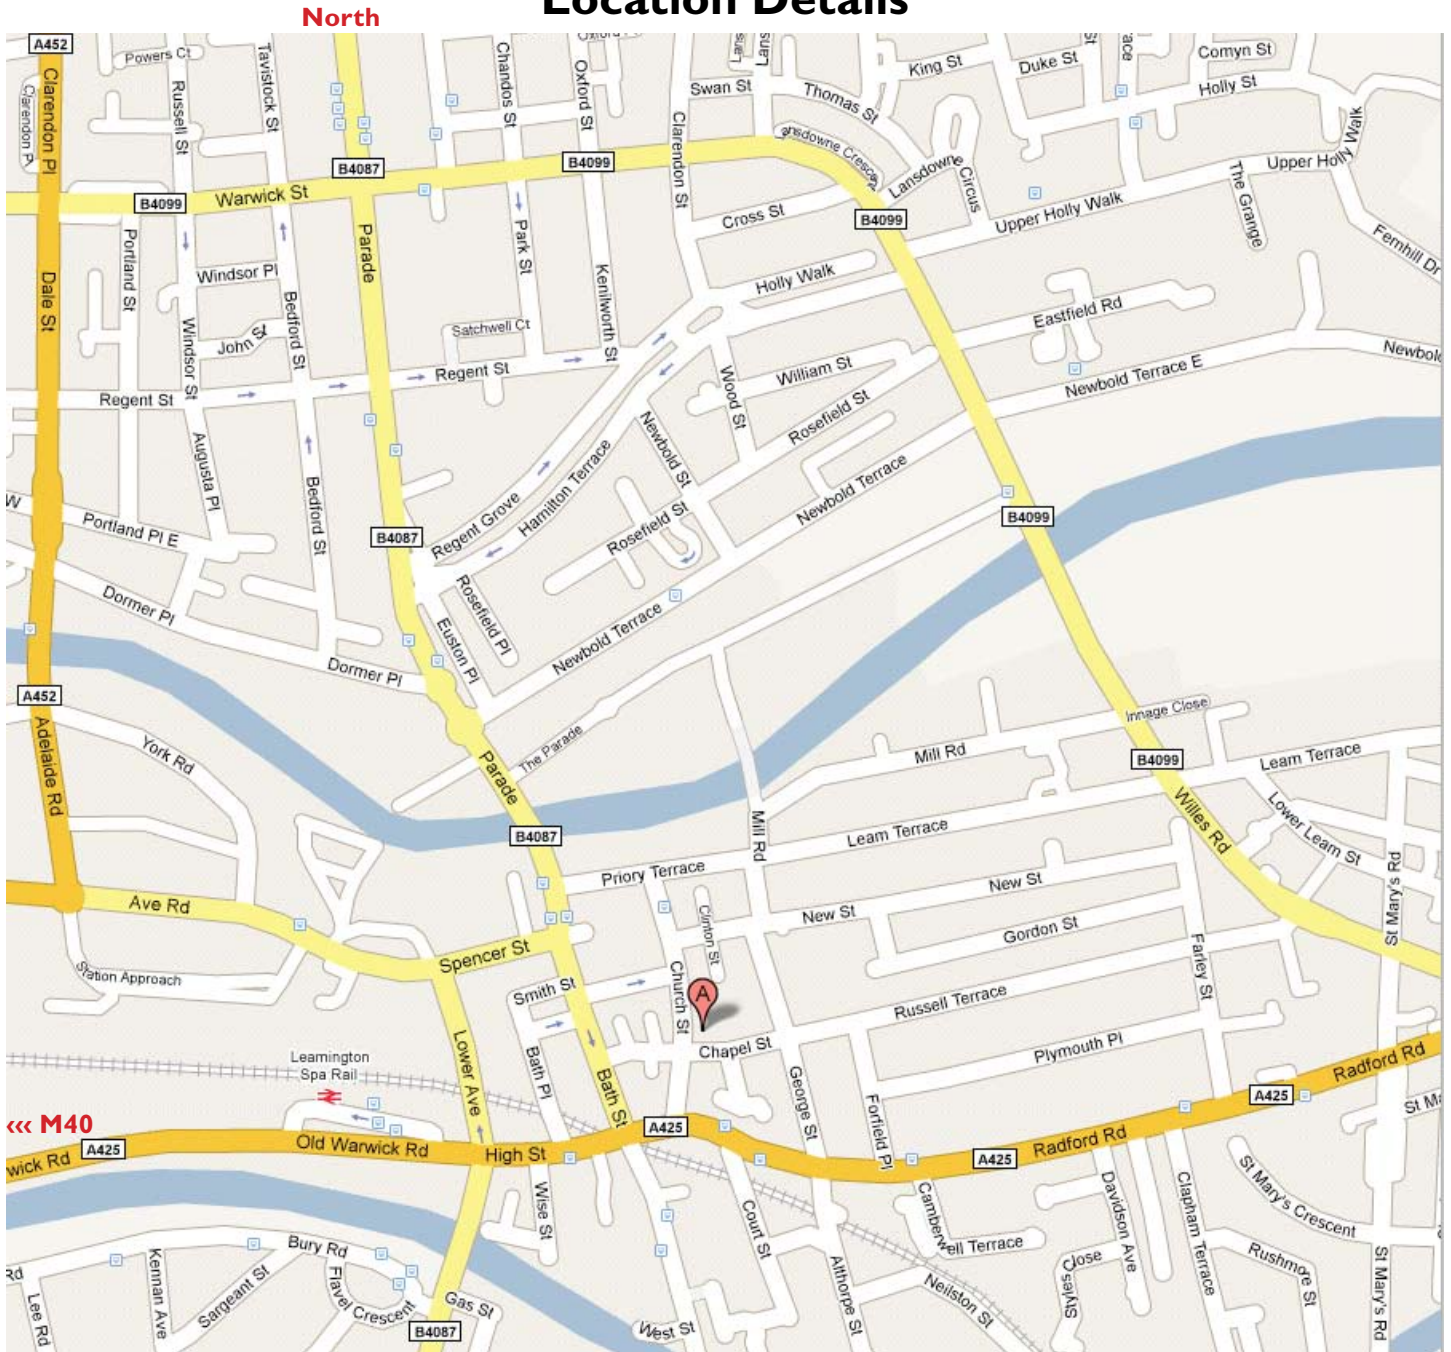

Location Details

From the North: Leave the A46 at Kenilworth onto the A452 Leamington Spa. Follow this road into the town centre until you meet a T junction with a small roundabout. Turn right and at the traffic lights, approx 100 yards on, turn left into the Parade. Continue down the Parade over 2 sets of traffic lights and over the river. Turn first left (Post Office on this left side junction corner) and bear to the right along Church Street and take the second left into Chapel Street. Our offices are immediately on your left. *There are a limited number of visitor car parking spaces at the front of the building but there is street parking all around.*

From the South: Leave the M40 at junction 13 if heading north (junction 14 if heading south), follow the signs for Leamington Spa which will lead you onto the A452. Follow the signs for Town Centre passing Leamington Railway Station on your left. Proceed over 2 sets of traffic lights, under the railway bridge and within 50 yards turn left into Church Street and then first right into Chapel Street. Our offices are immediately on your left. *There are a limited number of visitor car parking spaces at the front of the building but there is street parking all around.*